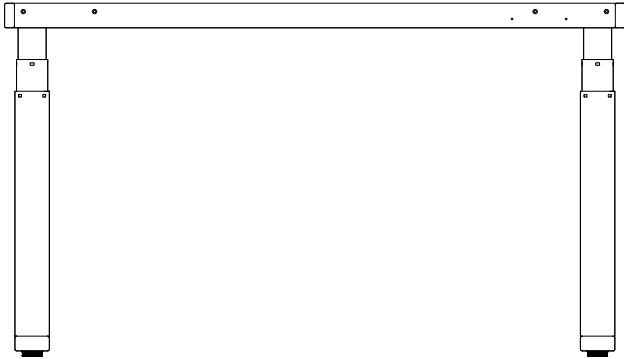

ATS by Michel Charlot
2D Drawing

60 – 125 cm

106 / 126 / 146 / 166 cm

102 / 122 / 142 / 162 cm

70 cm

21 cm

36 cm