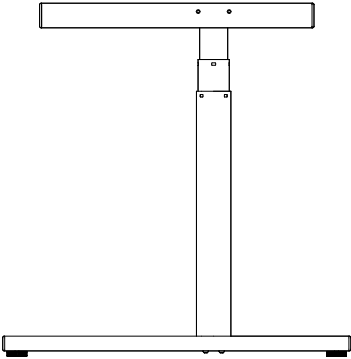

ATS by Michel Charlot
2D Drawing

60 – 125 cm

106 / 126 / 146 / 166 cm

102 / 122 / 142 / 162 cm

70 cm

21 cm

36 cm